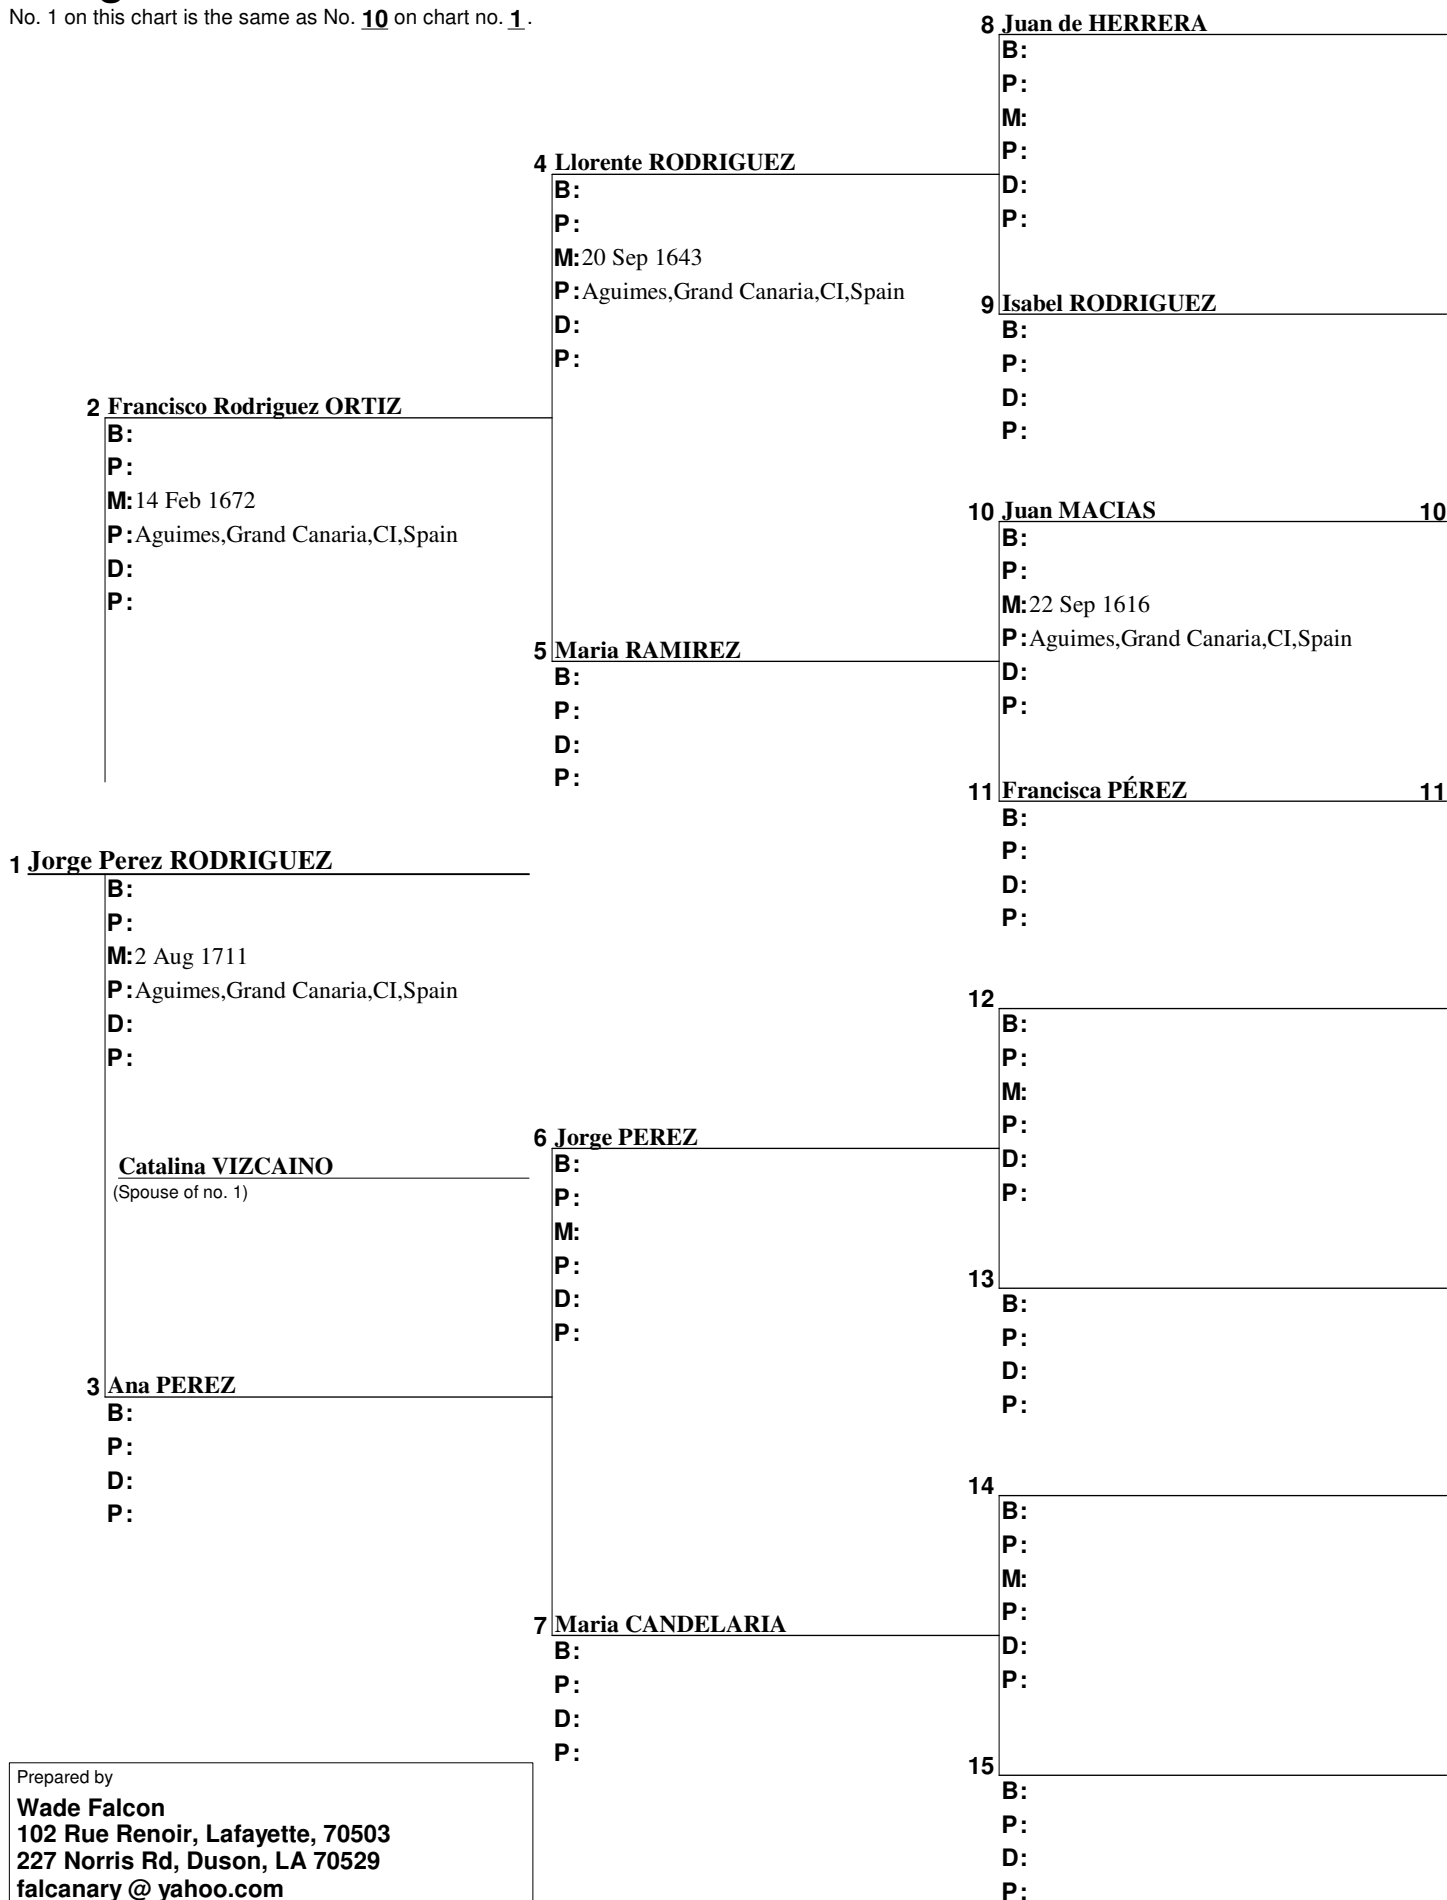

Ana Suarez PERERA
 (Spouse of no. 1)

Prepared by Wade Falcon 102 Rue Renoir, Lafayette, 70503 227 Norris Rd, Duson, LA 70529 falcanary@yahoo.com	
Telephone number	Date prepared 27 Aug 2012

Pedigree Chart

Pedigree Chart

No. 1 on this chart is the same as No. **10** on chart no. **1**.

Prepared by Wade Falcon 102 Rue Renoir, Lafayette, 70503 227 Norris Rd, Duson, LA 70529 falcanary@yahoo.com	
Telephone number	Date prepared 27 Aug 2012