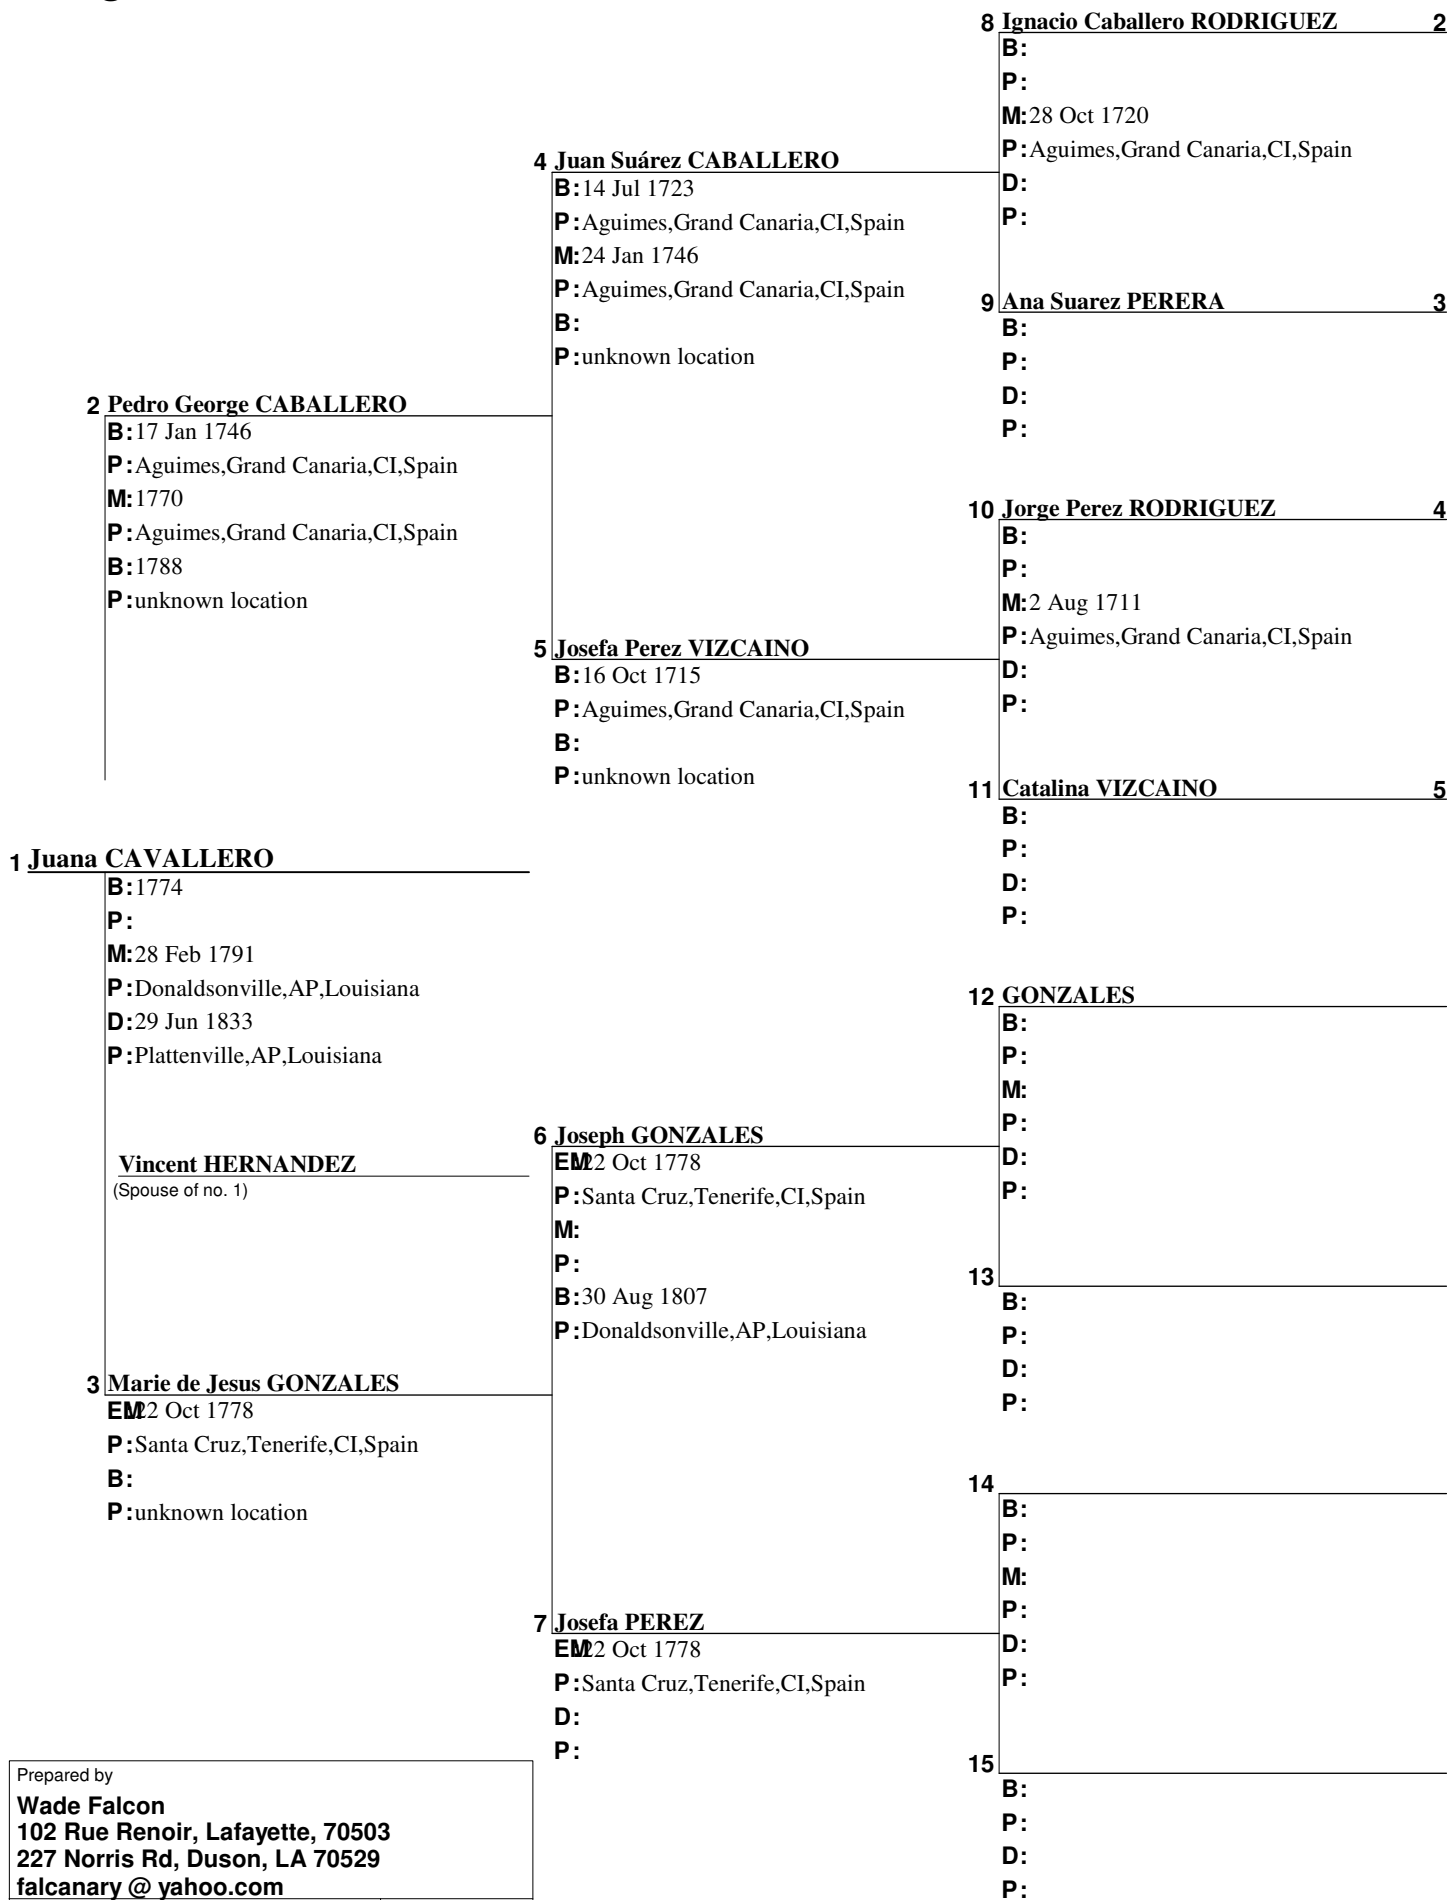

Pedigree Chart

Chart no. 1

Prepared by Wade Falcon 102 Rue Renoir, Lafayette, 70503 227 Norris Rd, Duson, LA 70529 falcanary@ yahoo.com	
Telephone number	Date prepared 27 Aug 2012

Pedigree Chart

No. 1 on this chart is the same as No. 8 on chart no. 1.

Ana Suarez PERERA
 (Spouse of no. 1)

Prepared by Wade Falcon 102 Rue Renoir, Lafayette, 70503 227 Norris Rd, Duson, LA 70529 falcanary@yahoo.com	
Telephone number	Date prepared 27 Aug 2012

Pedigree Chart