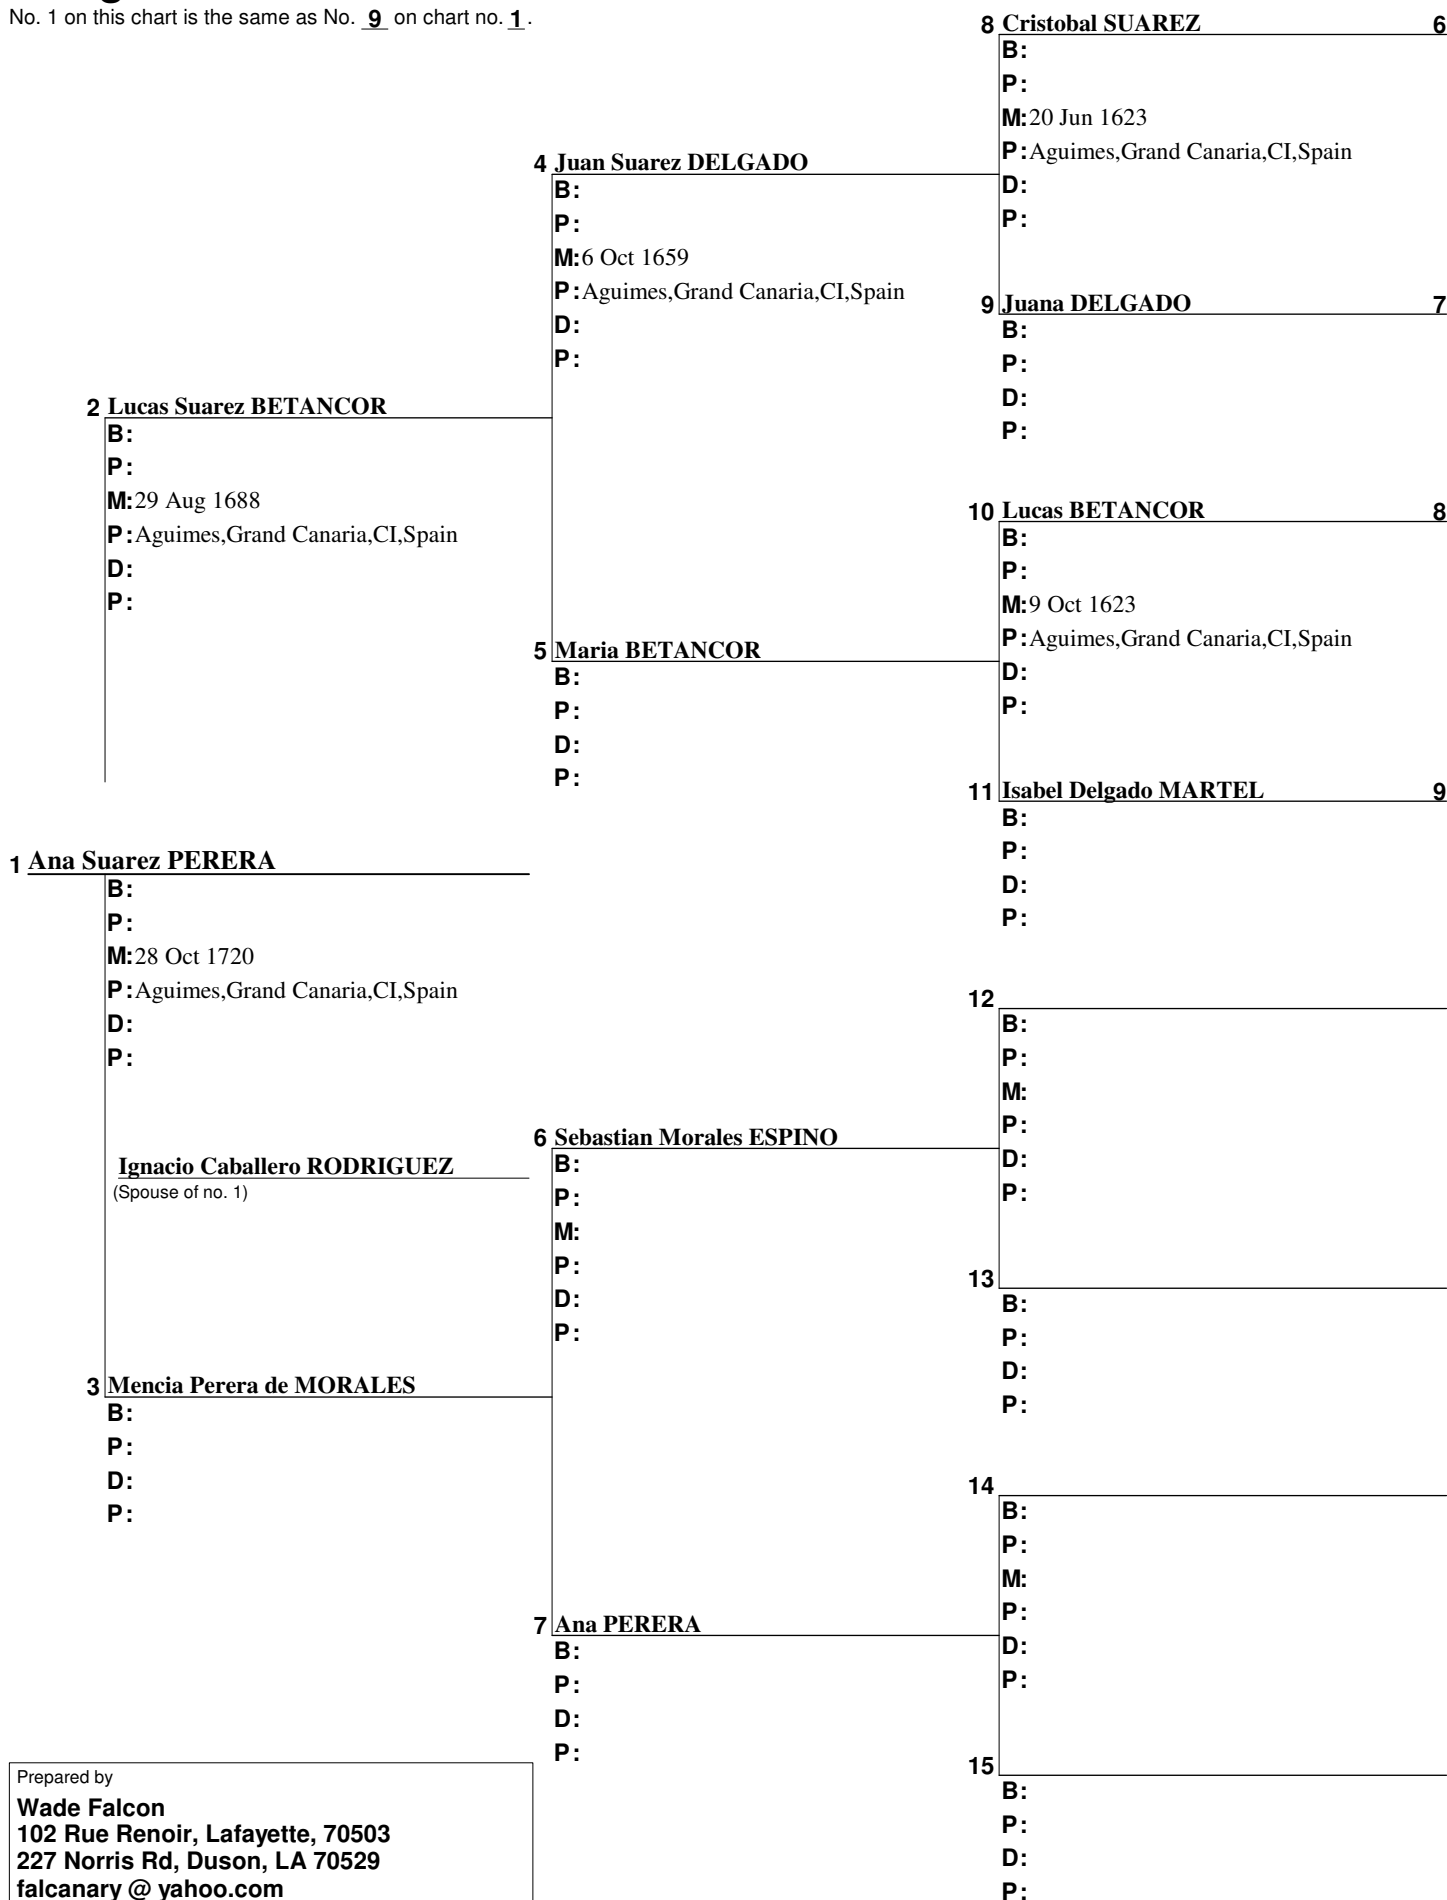

Pedigree Chart

Chart no. **3**

No. 1 on this chart is the same as No. **9** on chart no. **1**.

Prepared by Wade Falcon 102 Rue Renoir, Lafayette, 70503 227 Norris Rd, Duson, LA 70529 falcanary@ yahoo.com	
Telephone number	Date prepared 27 Aug 2012