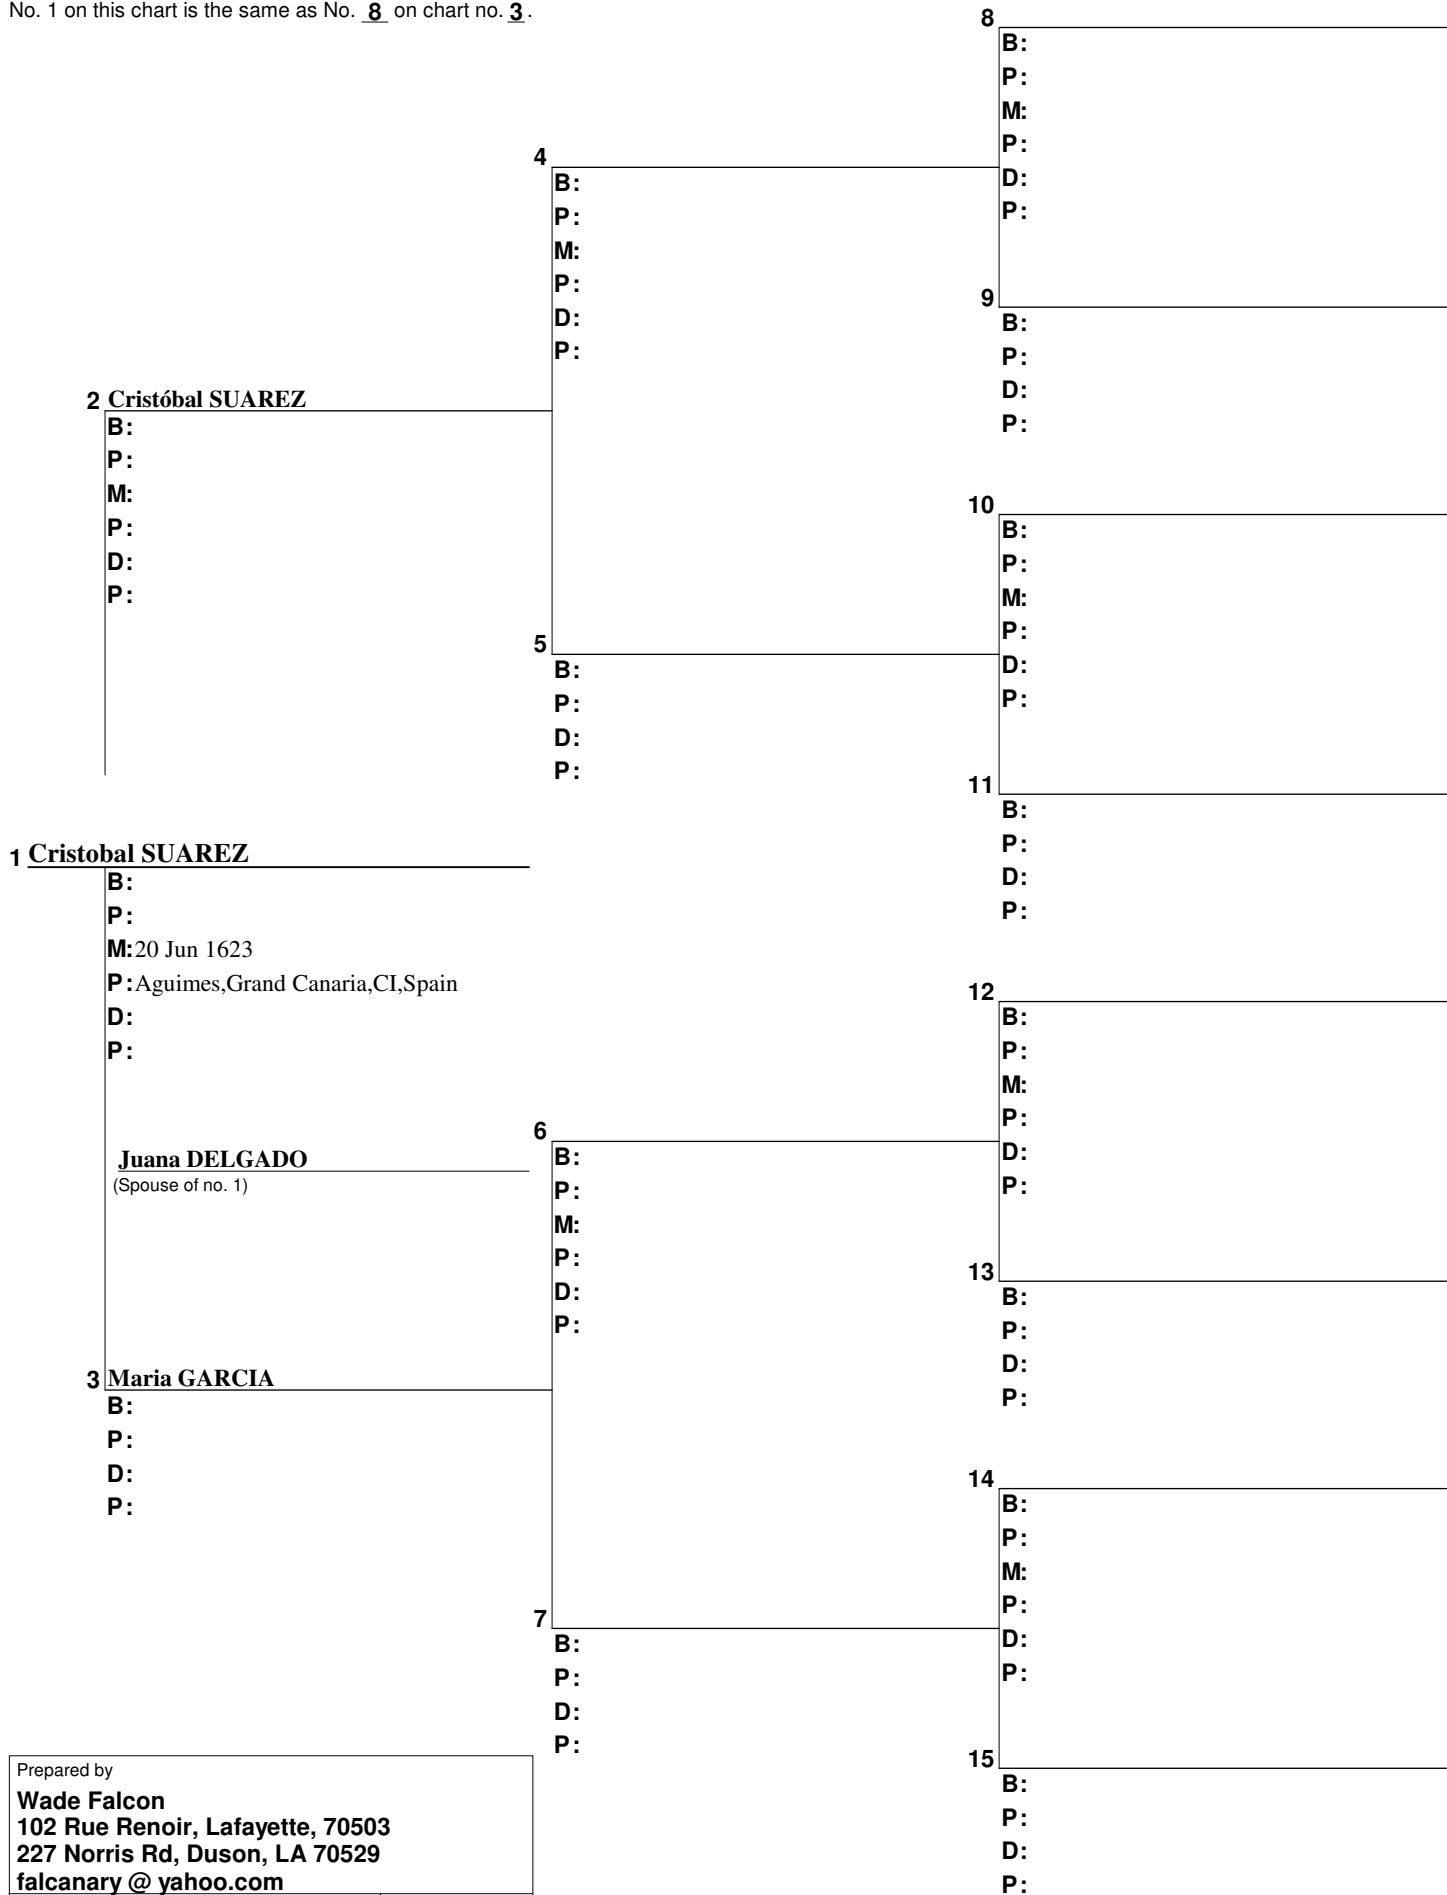

Pedigree Chart

No. 1 on this chart is the same as No. 8 on chart no. 3.

Prepared by Wade Falcon 102 Rue Renoir, Lafayette, 70503 227 Norris Rd, Duson, LA 70529 falcanary@yahoo.com	
Telephone number	Date prepared 27 Aug 2012