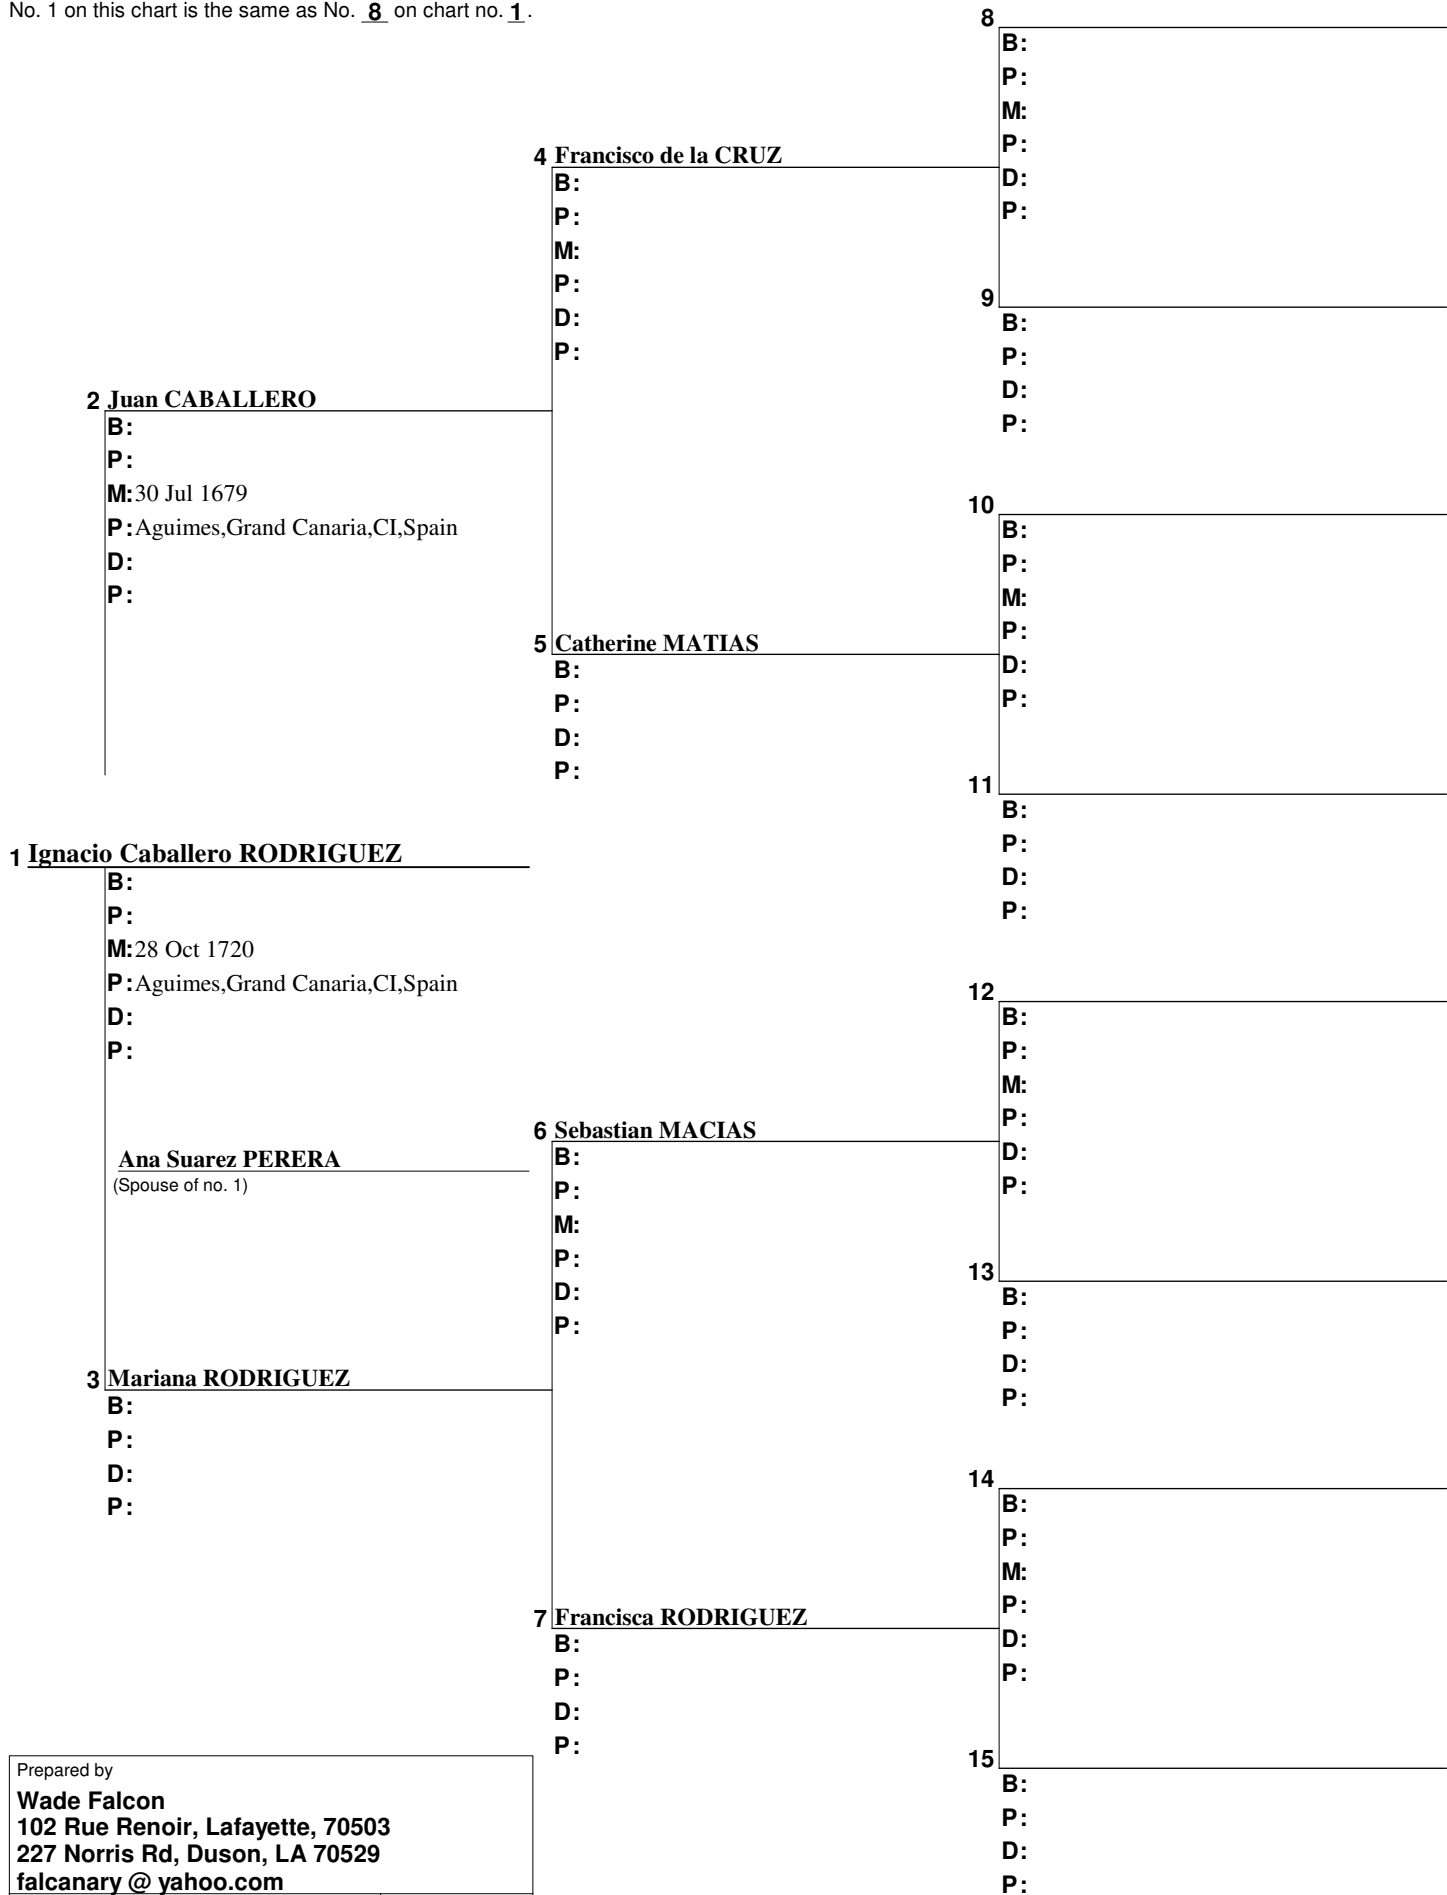

Pedigree Chart

Chart no. 1

Prepared by Wade Falcon 102 Rue Renoir, Lafayette, 70503 227 Norris Rd, Duson, LA 70529 falcanary@ yahoo.com	
Telephone number	Date prepared 27 Aug 2012

Pedigree Chart

No. 1 on this chart is the same as No. 8 on chart no. 1.

Ana Suarez PERERA
 (Spouse of no. 1)

Prepared by Wade Falcon 102 Rue Renoir, Lafayette, 70503 227 Norris Rd, Duson, LA 70529 falcanary@yahoo.com	
Telephone number	Date prepared 27 Aug 2012

Pedigree Chart