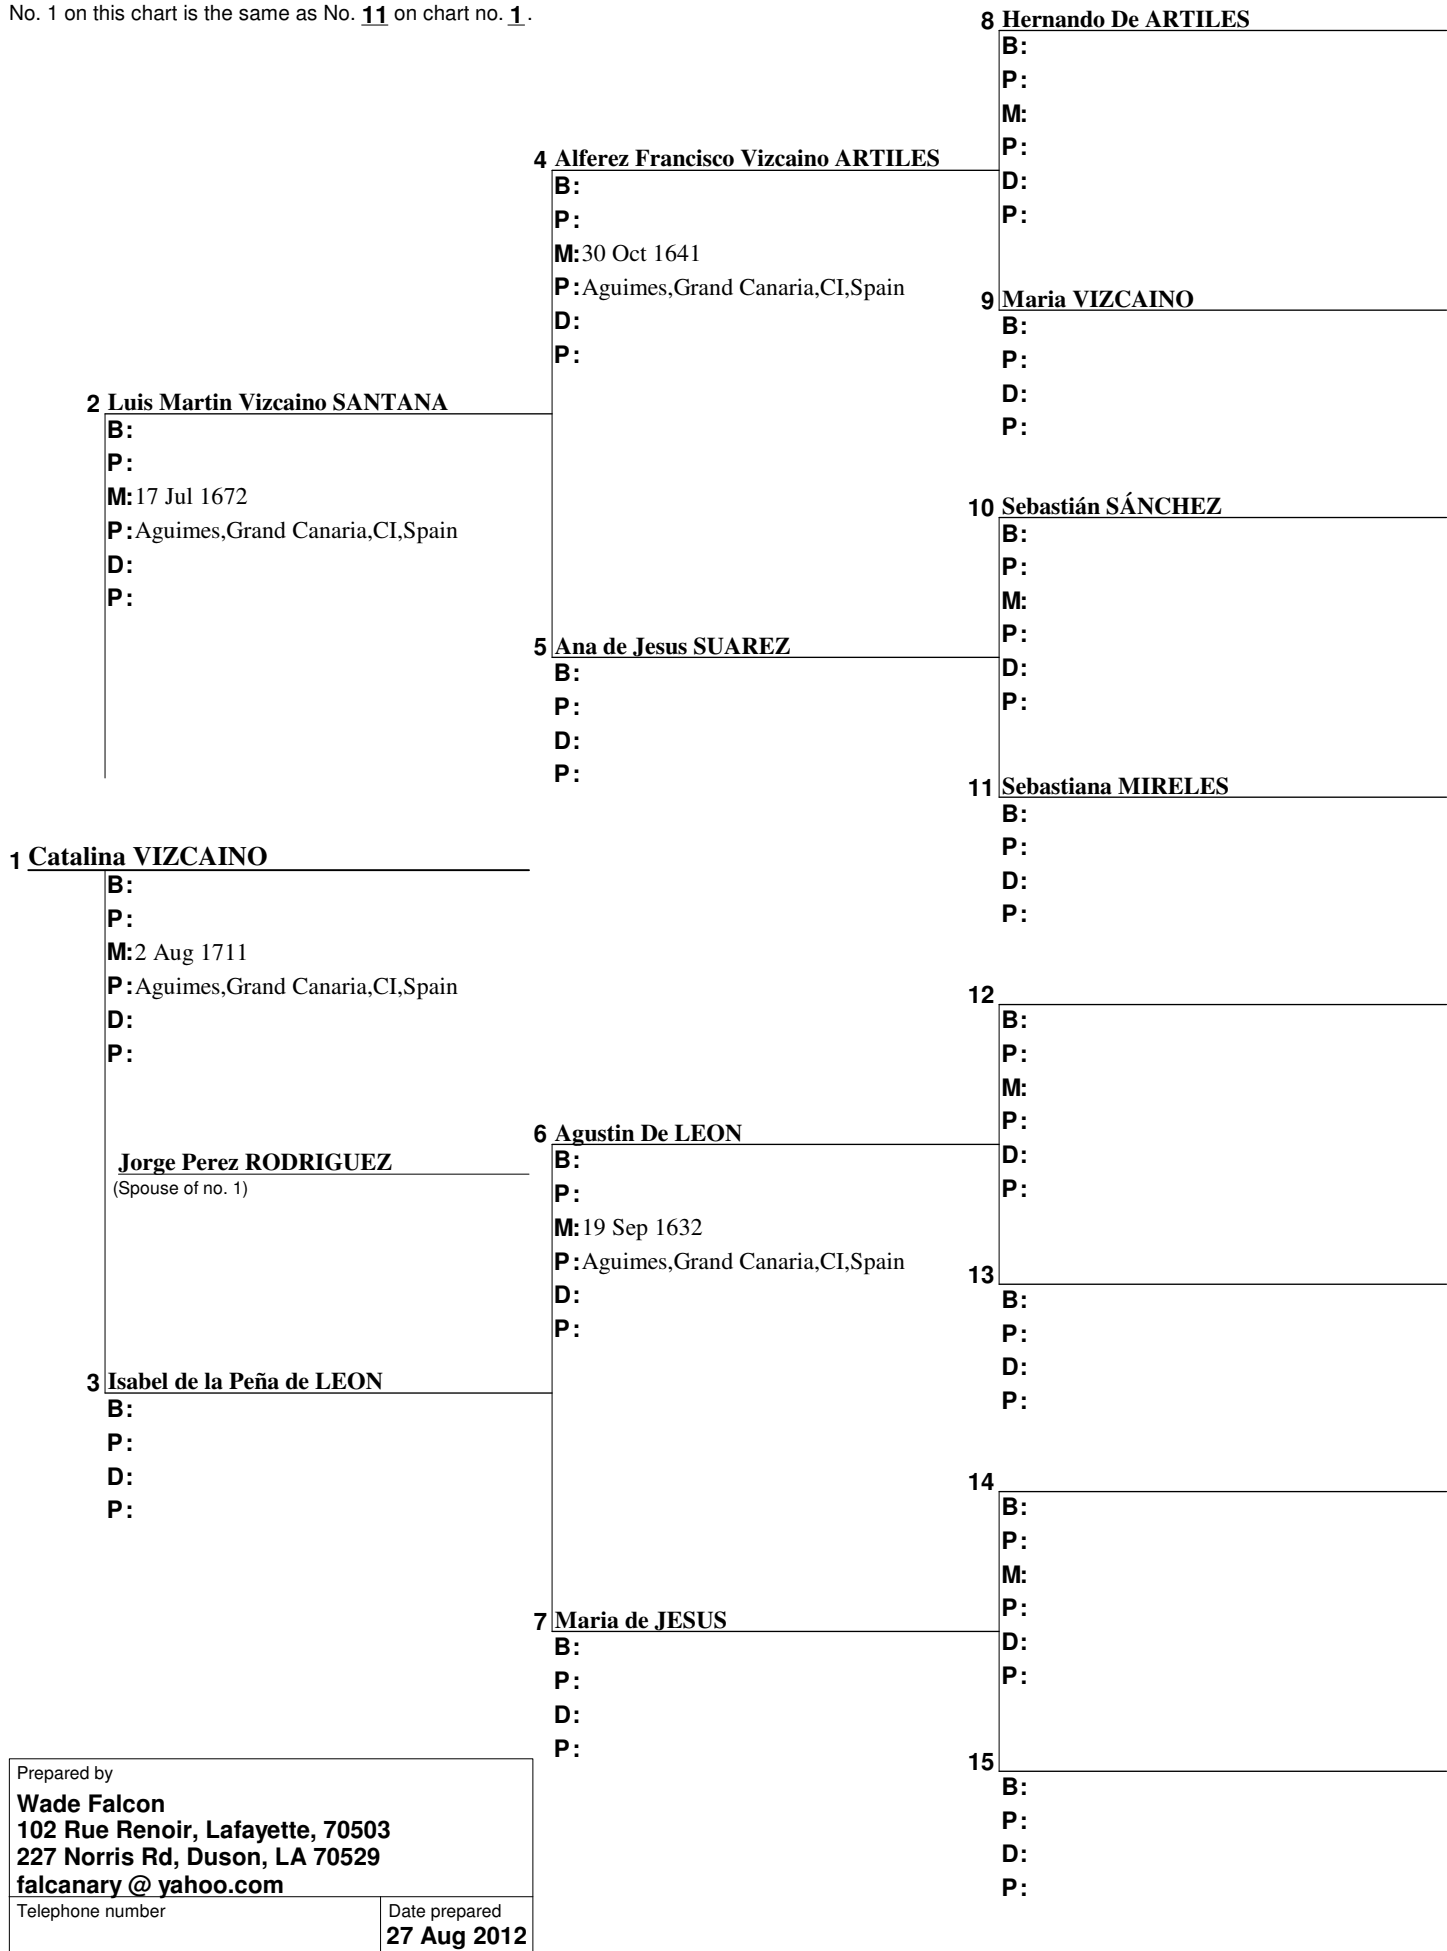

Pedigree Chart

No. 1 on this chart is the same as No. **10** on chart no. **1**.

Prepared by Wade Falcon 102 Rue Renoir, Lafayette, 70503 227 Norris Rd, Duson, LA 70529 falcanary@yahoo.com	
Telephone number	Date prepared 27 Aug 2012

Pedigree Chart

No. 1 on this chart is the same as No. **11** on chart no. **1**.

Jorge Perez RODRIGUEZ
 (Spouse of no. 1)

Prepared by Wade Falcon 102 Rue Renoir, Lafayette, 70503 227 Norris Rd, Duson, LA 70529 falcanary@ yahoo.com	
Telephone number	Date prepared 27 Aug 2012