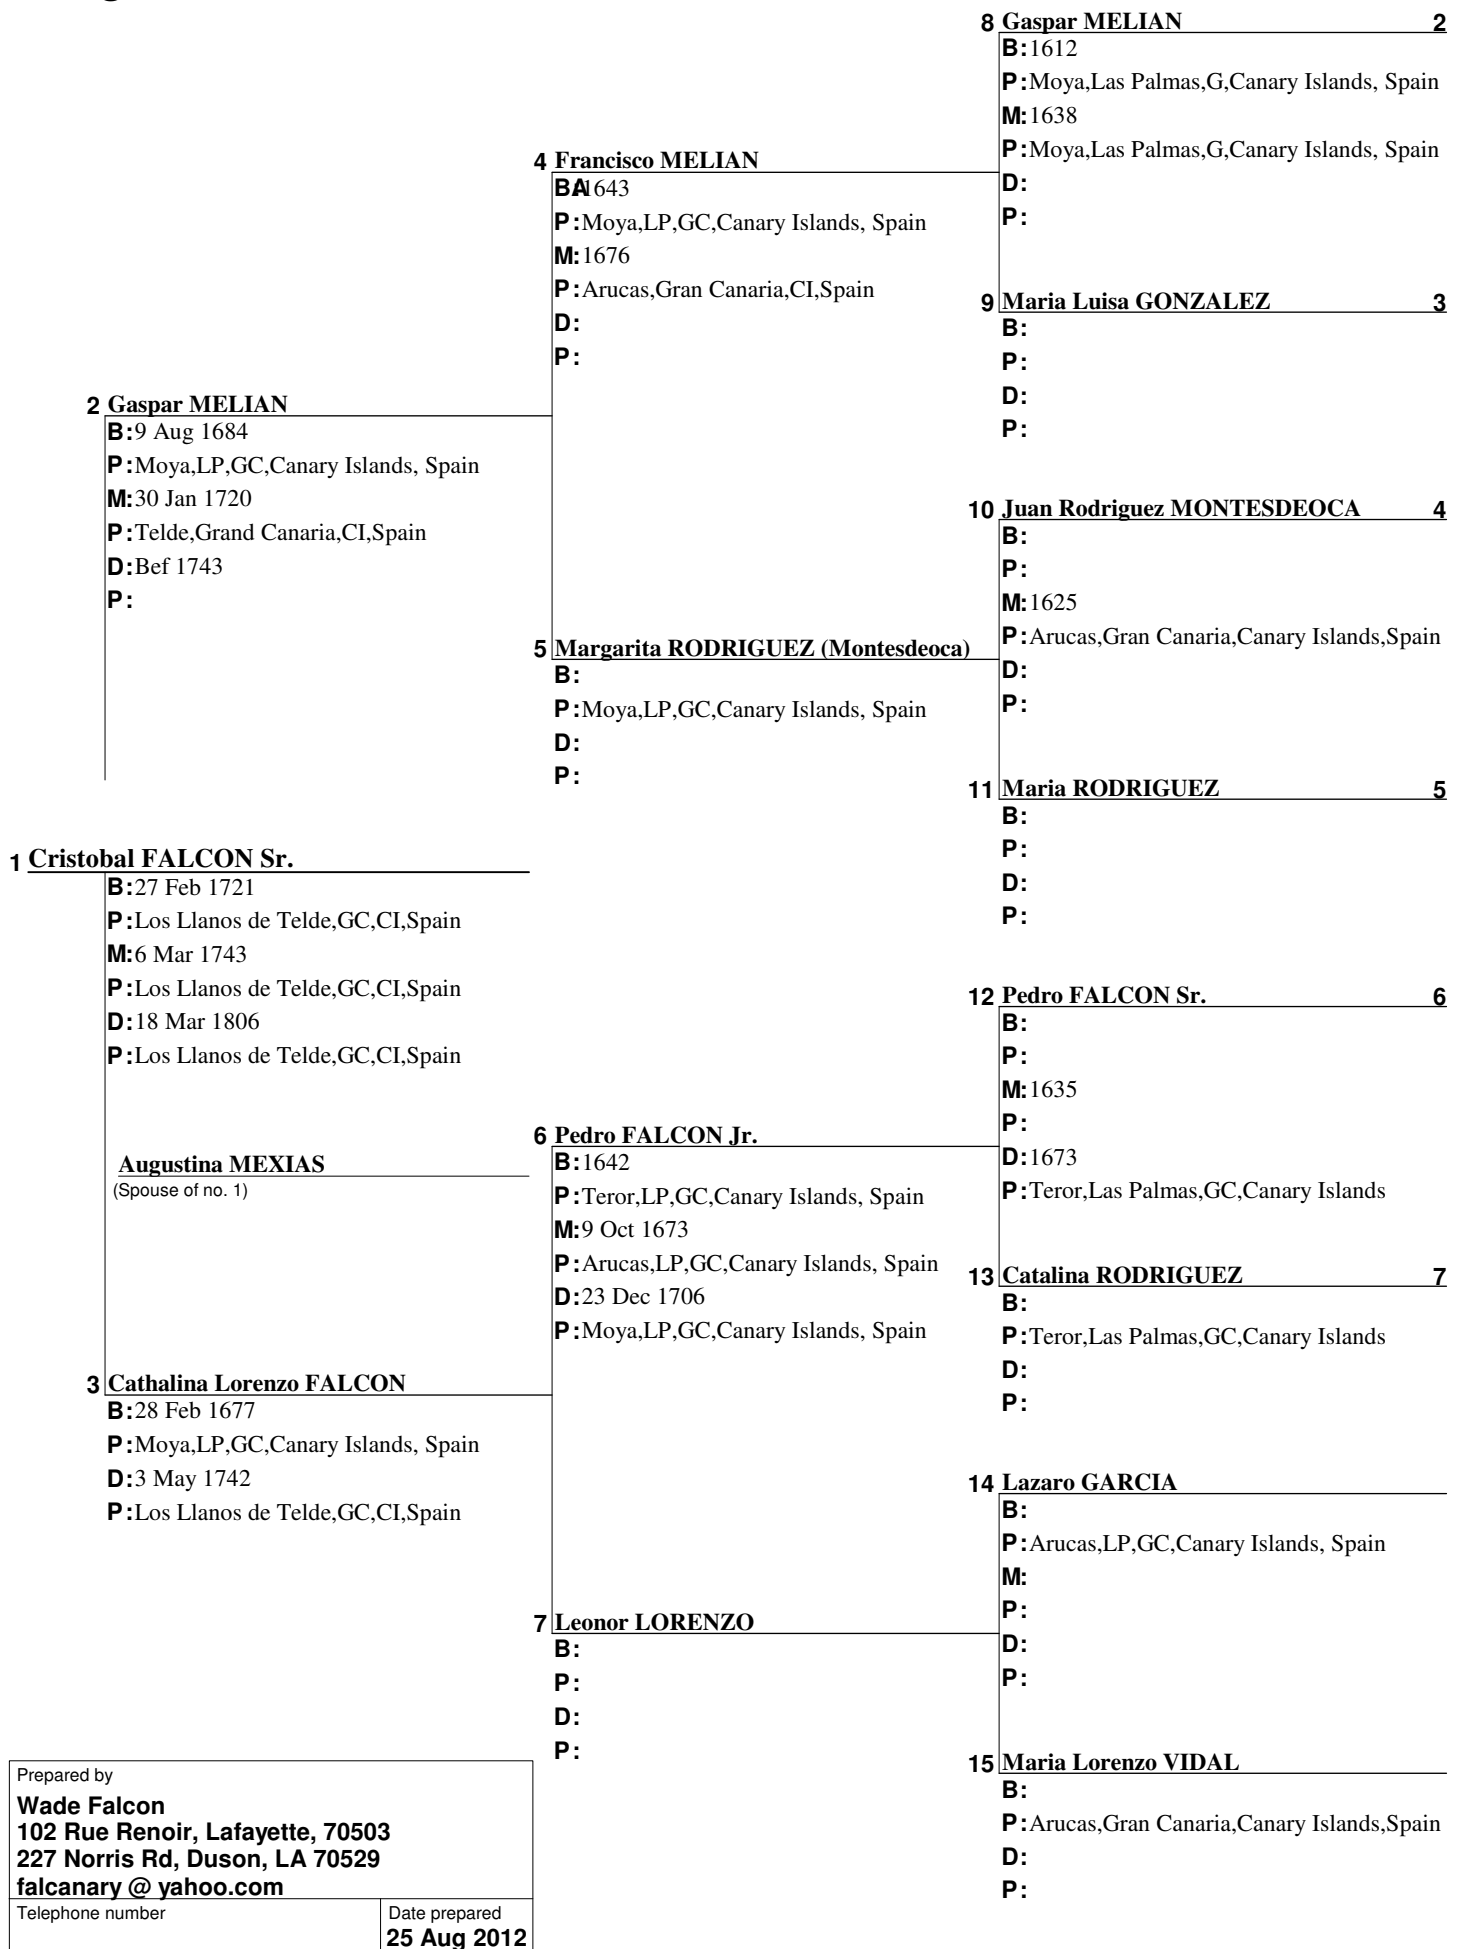

# Pedigree Chart

Chart no. 1

# Pedigree Chart

No. 1 on this chart is the same as No. 8 on chart no. 1.

**2 Matias MARTIN**

B:  
P:  
M:  
P:  
D:  
P:

**1 Gaspar MELIAN**

B:1612  
P:Moya,LP,GC,Canary Islands, Spain  
M:1638  
P:Moya,LP,GC,Canary Islands, Spain  
D:  
P: