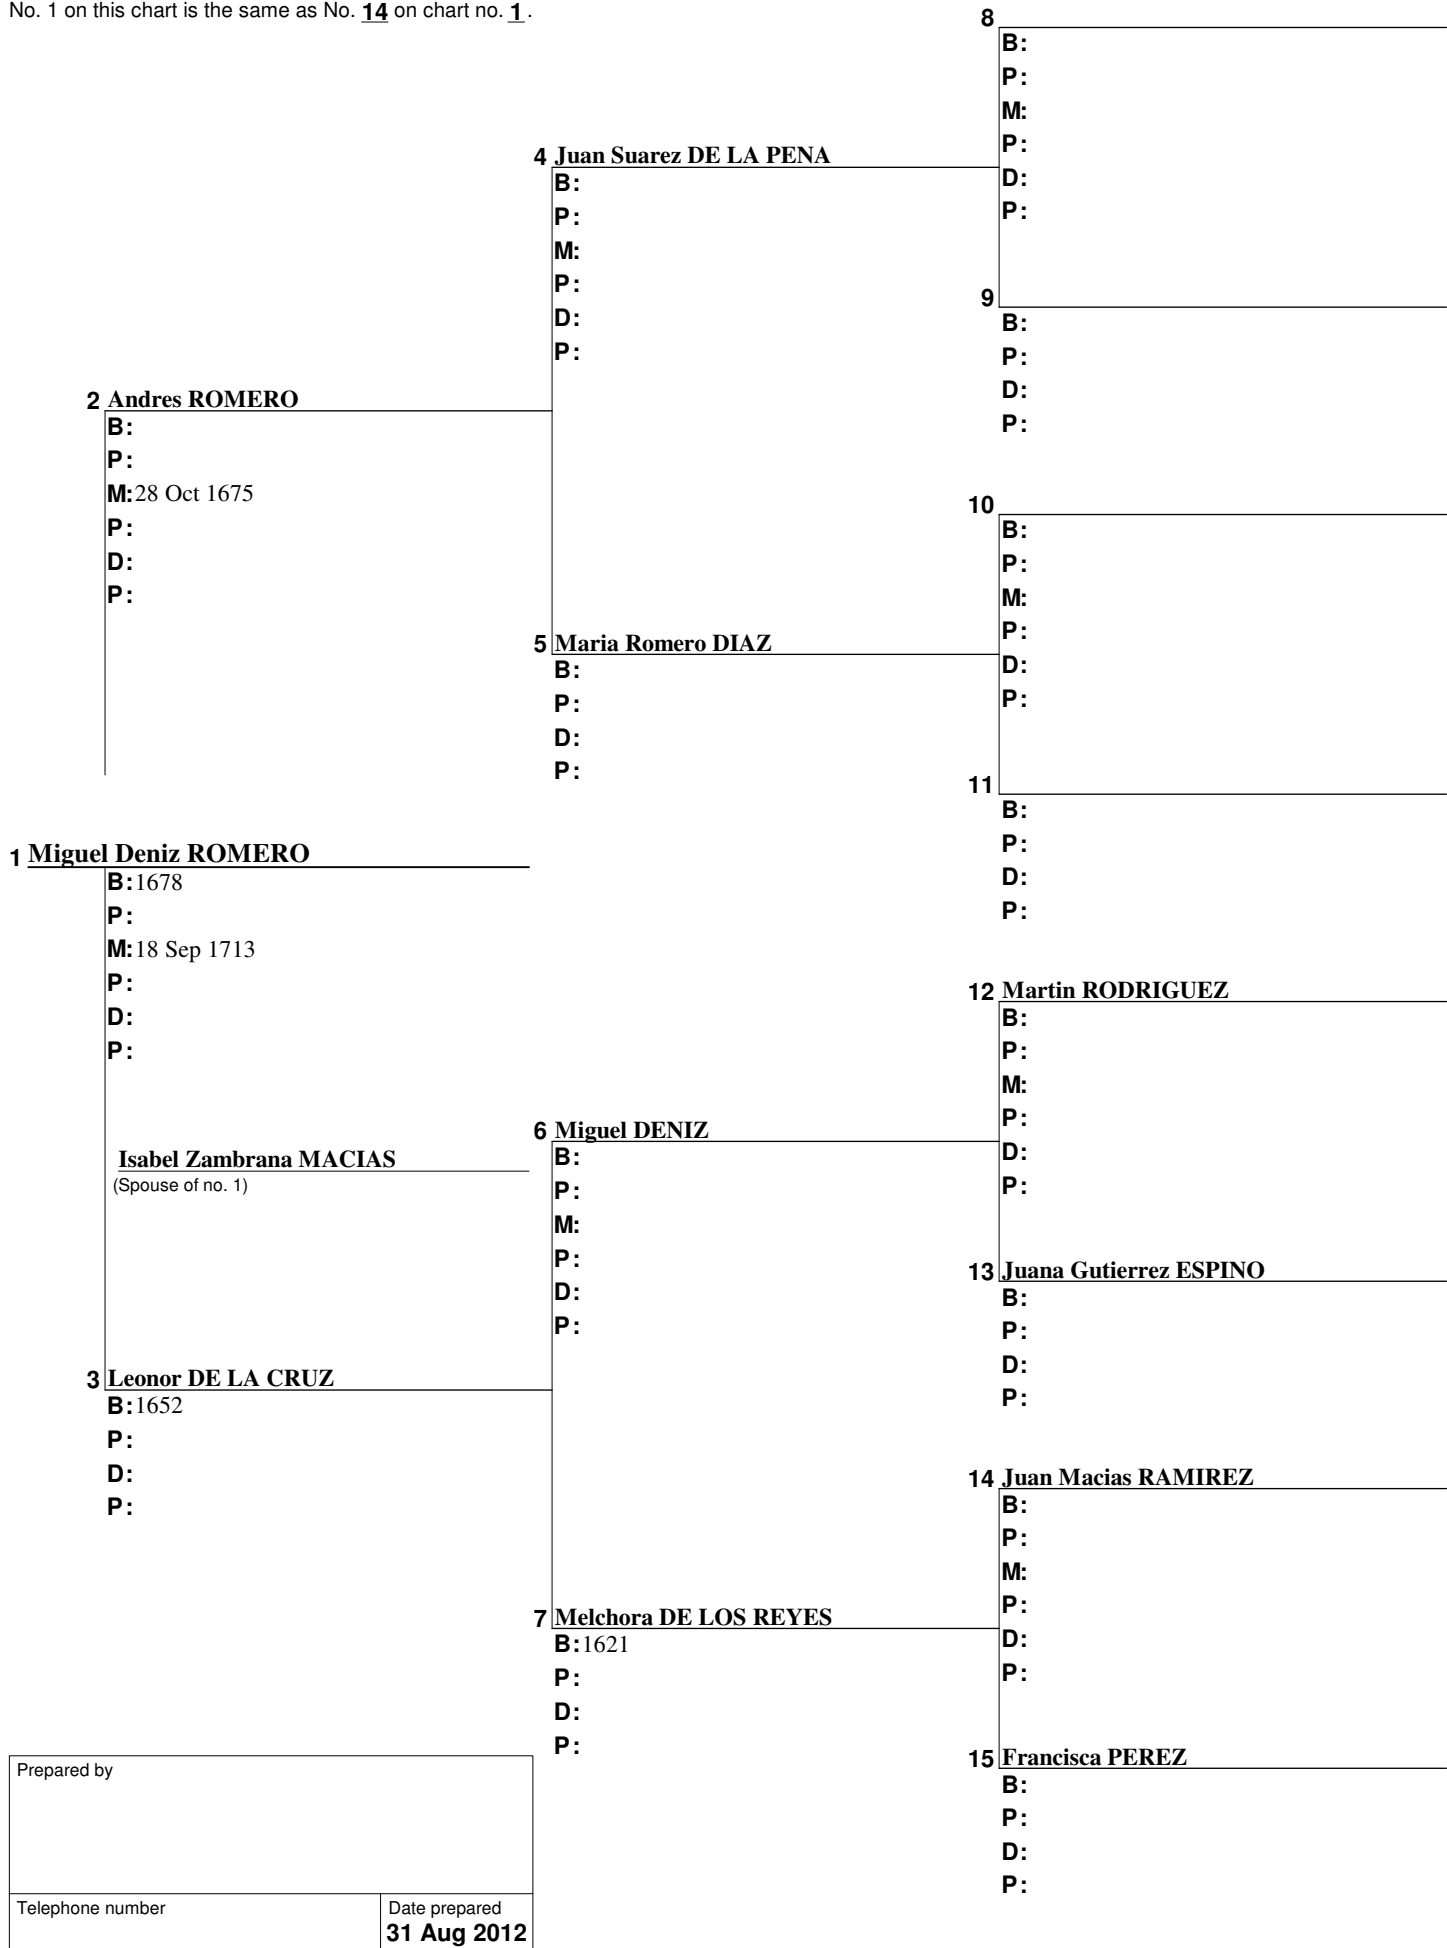

Pedigree Chart

No. 1 on this chart is the same as No. 9 on chart no. 1.

Prepared by	
Telephone number	Date prepared 31 Aug 2012

Pedigree Chart

No. 1 on this chart is the same as No. **12** on chart no. **1**.

Prepared by	
Telephone number	Date prepared 31 Aug 2012

Pedigree Chart

No. 1 on this chart is the same as No. 13 on chart no. 1.

2 Juan VIERA

B:
P:
M:
P:
D:
P:

1 Felipa Santiago VIERA

B:1672
P:
M:21 Oct 1696
P:
D:
P:

Melchor Morales MELIAN
(Spouse of no. 1)

3 Isabel RODRIGUEZ

B:
P:
D:
P:

4

5

6

7

Prepared by	
Telephone number	Date prepared 31 Aug 2012

Pedigree Chart

No. 1 on this chart is the same as No. **14** on chart no. **1**.

Prepared by	
Telephone number	Date prepared 31 Aug 2012

Pedigree Chart

No. 1 on this chart is the same as No. 15 on chart no. 1.