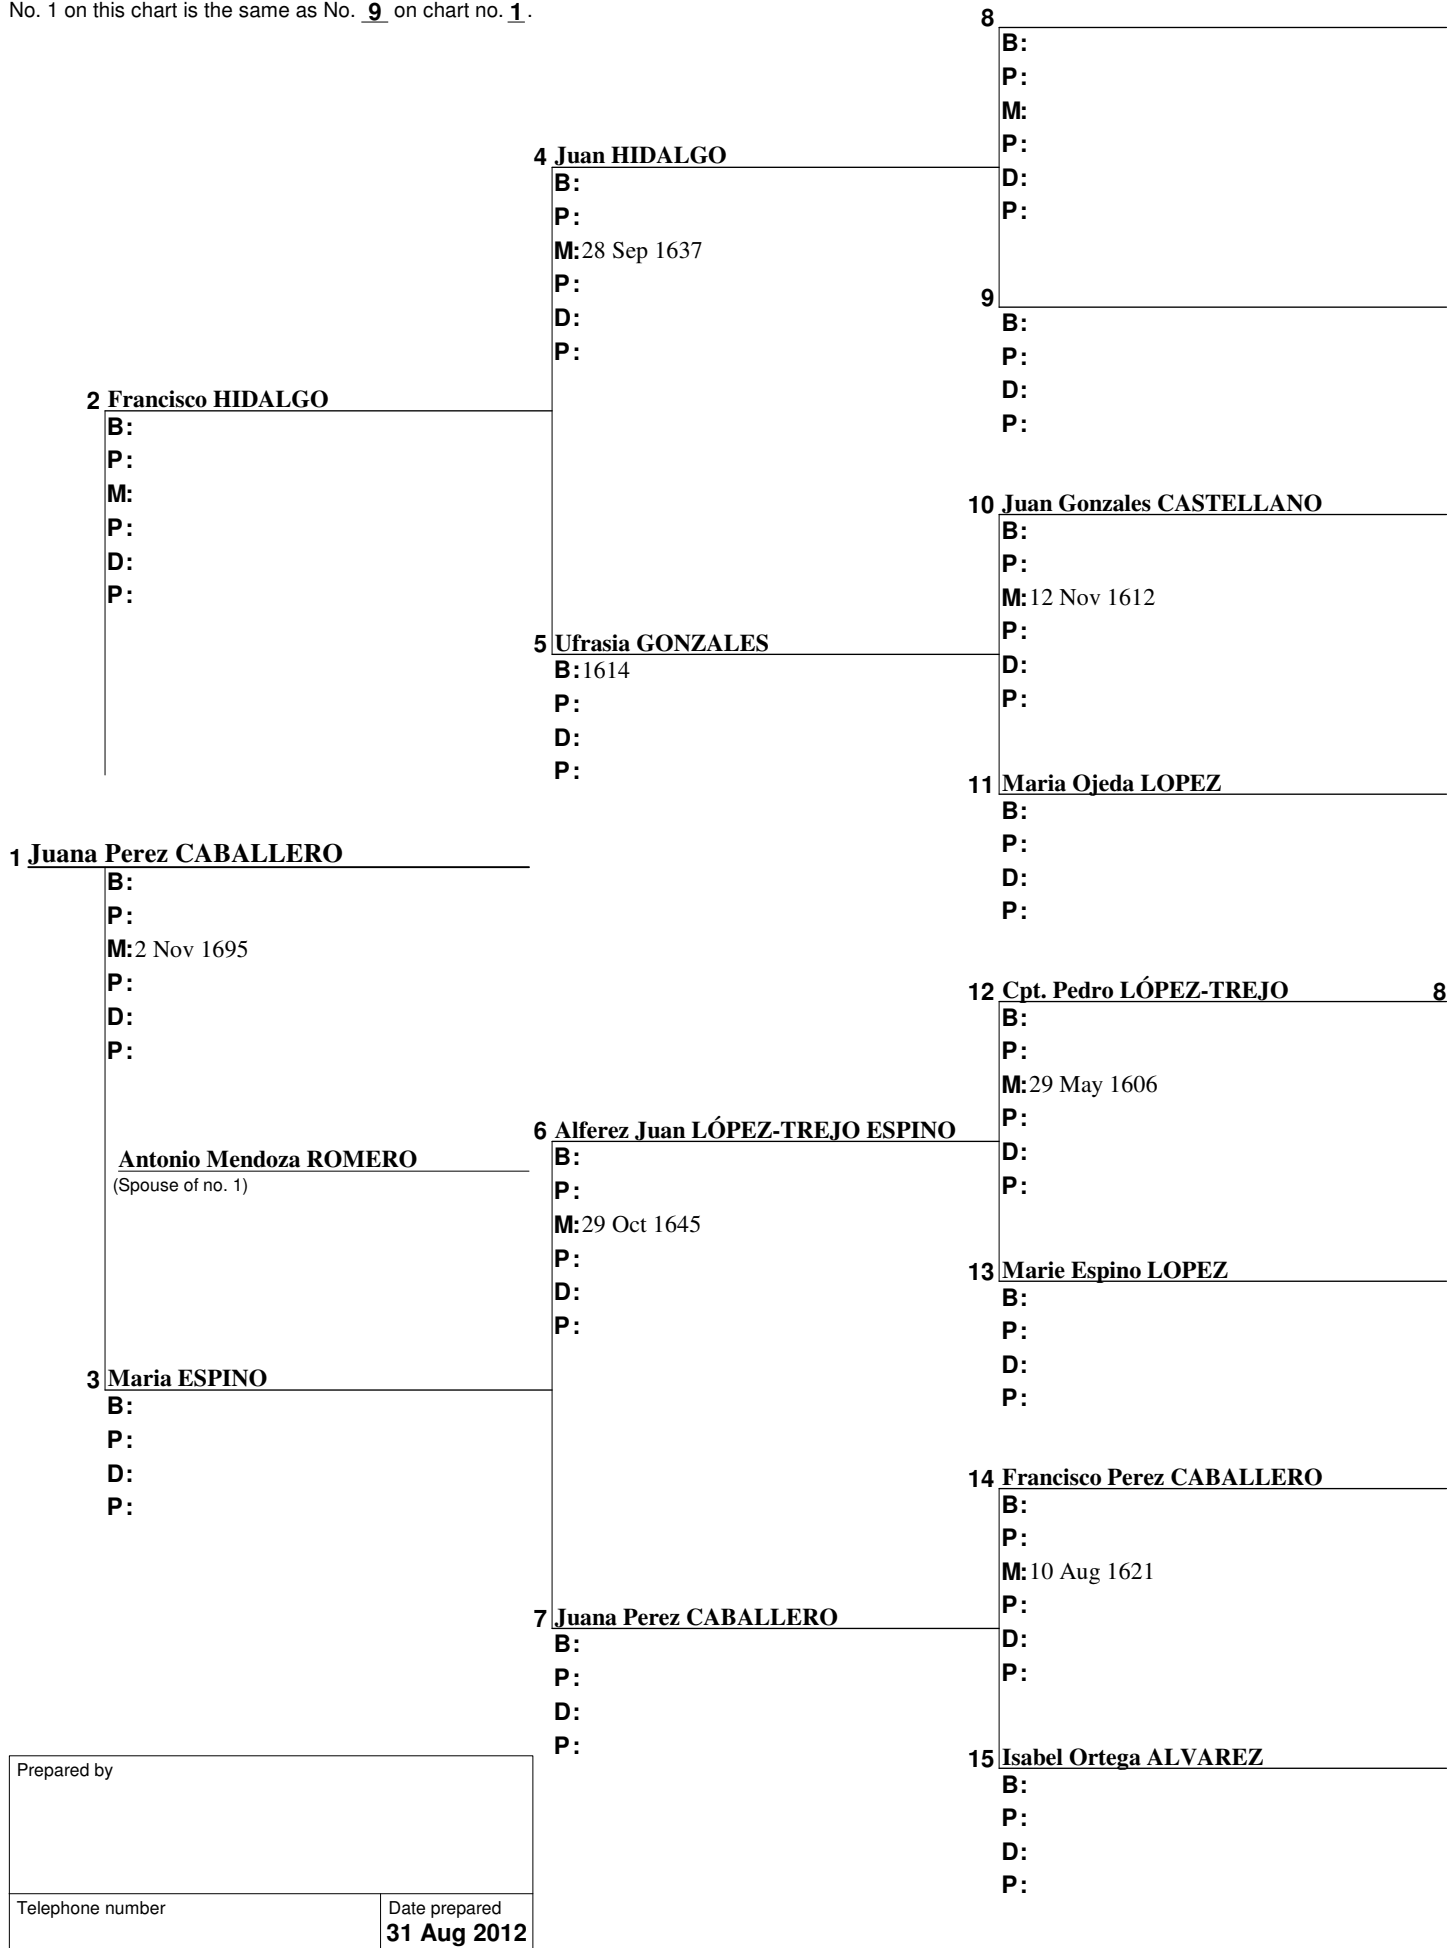

Pedigree Chart

Chart no. 1

Prepared by	
Telephone number	Date prepared 31 Aug 2012

Pedigree Chart

No. 1 on this chart is the same as No. 8 on chart no. 1.

Prepared by	
Telephone number	Date prepared 31 Aug 2012

Pedigree Chart

No. 1 on this chart is the same as No. 9 on chart no. 1.

Prepared by	
Telephone number	Date prepared 31 Aug 2012

Pedigree Chart

No. 1 on this chart is the same as No. **12** on chart no. **1**.

Prepared by	
Telephone number	Date prepared 31 Aug 2012

Pedigree Chart

No. 1 on this chart is the same as No. 13 on chart no. 1.

2 Juan VIERA

B:
P:
M:
P:
D:
P:

1 Felipa Santiago VIERA

B:1672
P:
M:21 Oct 1696
P:
D:
P: