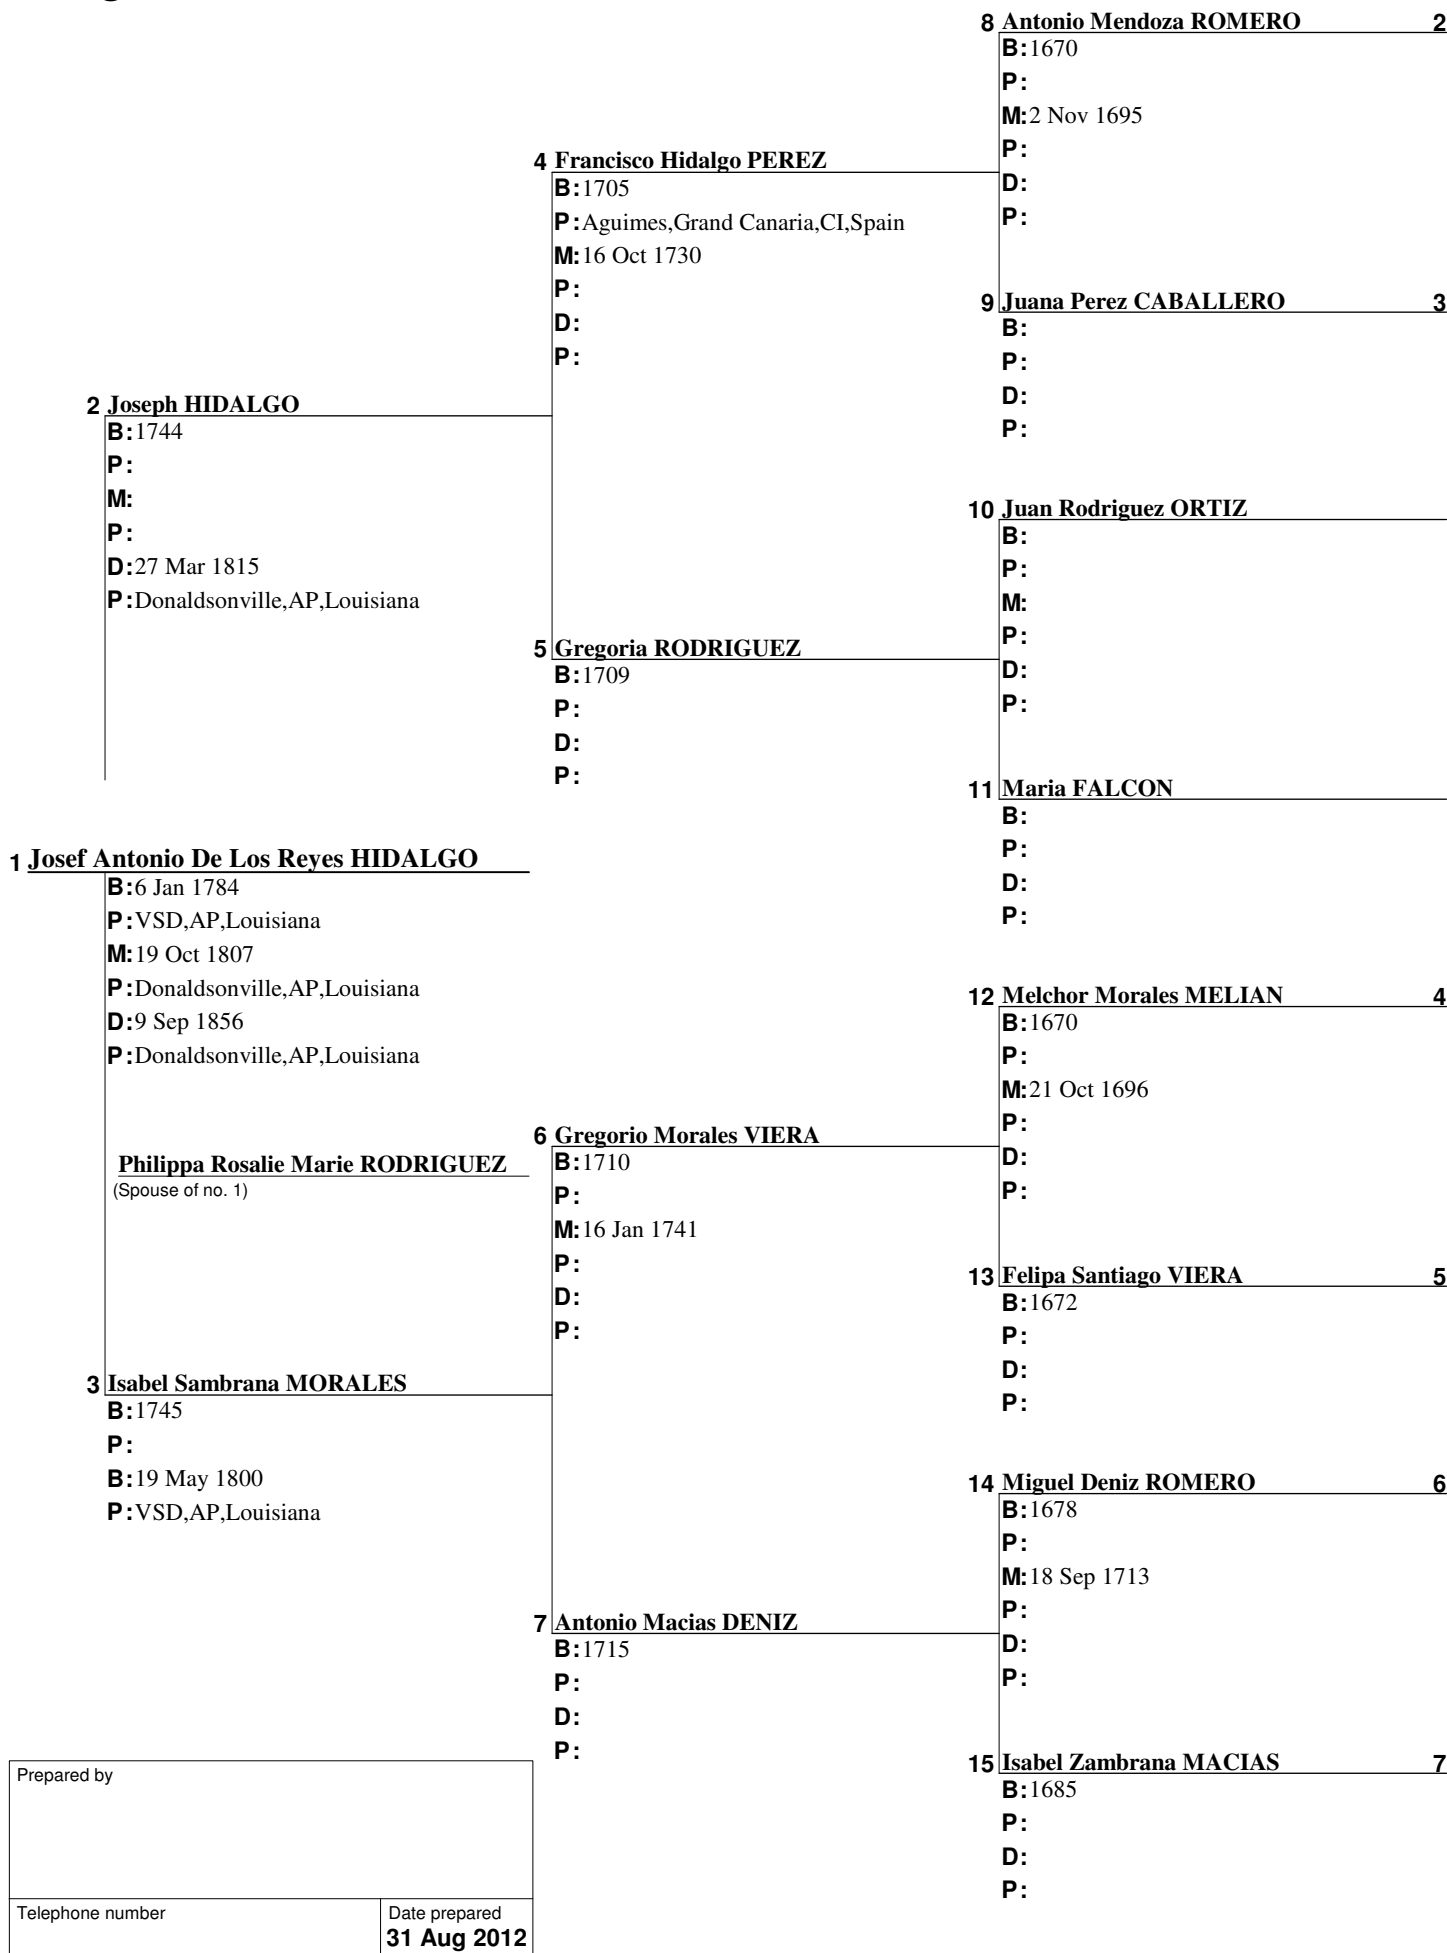

Pedigree Chart

Chart no. 1

Prepared by	
Telephone number	Date prepared 31 Aug 2012

Pedigree Chart

No. 1 on this chart is the same as No. 8 on chart no. 1.

Prepared by	
Telephone number	Date prepared 31 Aug 2012

Pedigree Chart

No. 1 on this chart is the same as No. 9 on chart no. 1.

Prepared by	
Telephone number	Date prepared 31 Aug 2012

Pedigree Chart

No. 1 on this chart is the same as No. **12** on chart no. **1**.

Prepared by	
Telephone number	Date prepared 31 Aug 2012

Pedigree Chart

No. 1 on this chart is the same as No. 13 on chart no. 1.

2 Juan VIERA

B:
P:
M:
P:
D:
P:

1 Felipa Santiago VIERA

B:1672
P:
M:21 Oct 1696
P:
D:
P:

Pedigree Chart

No. 1 on this chart is the same as No. **14** on chart no. **1**.

Prepared by	
Telephone number	Date prepared 31 Aug 2012

Pedigree Chart

No. 1 on this chart is the same as No. 15 on chart no. 1.