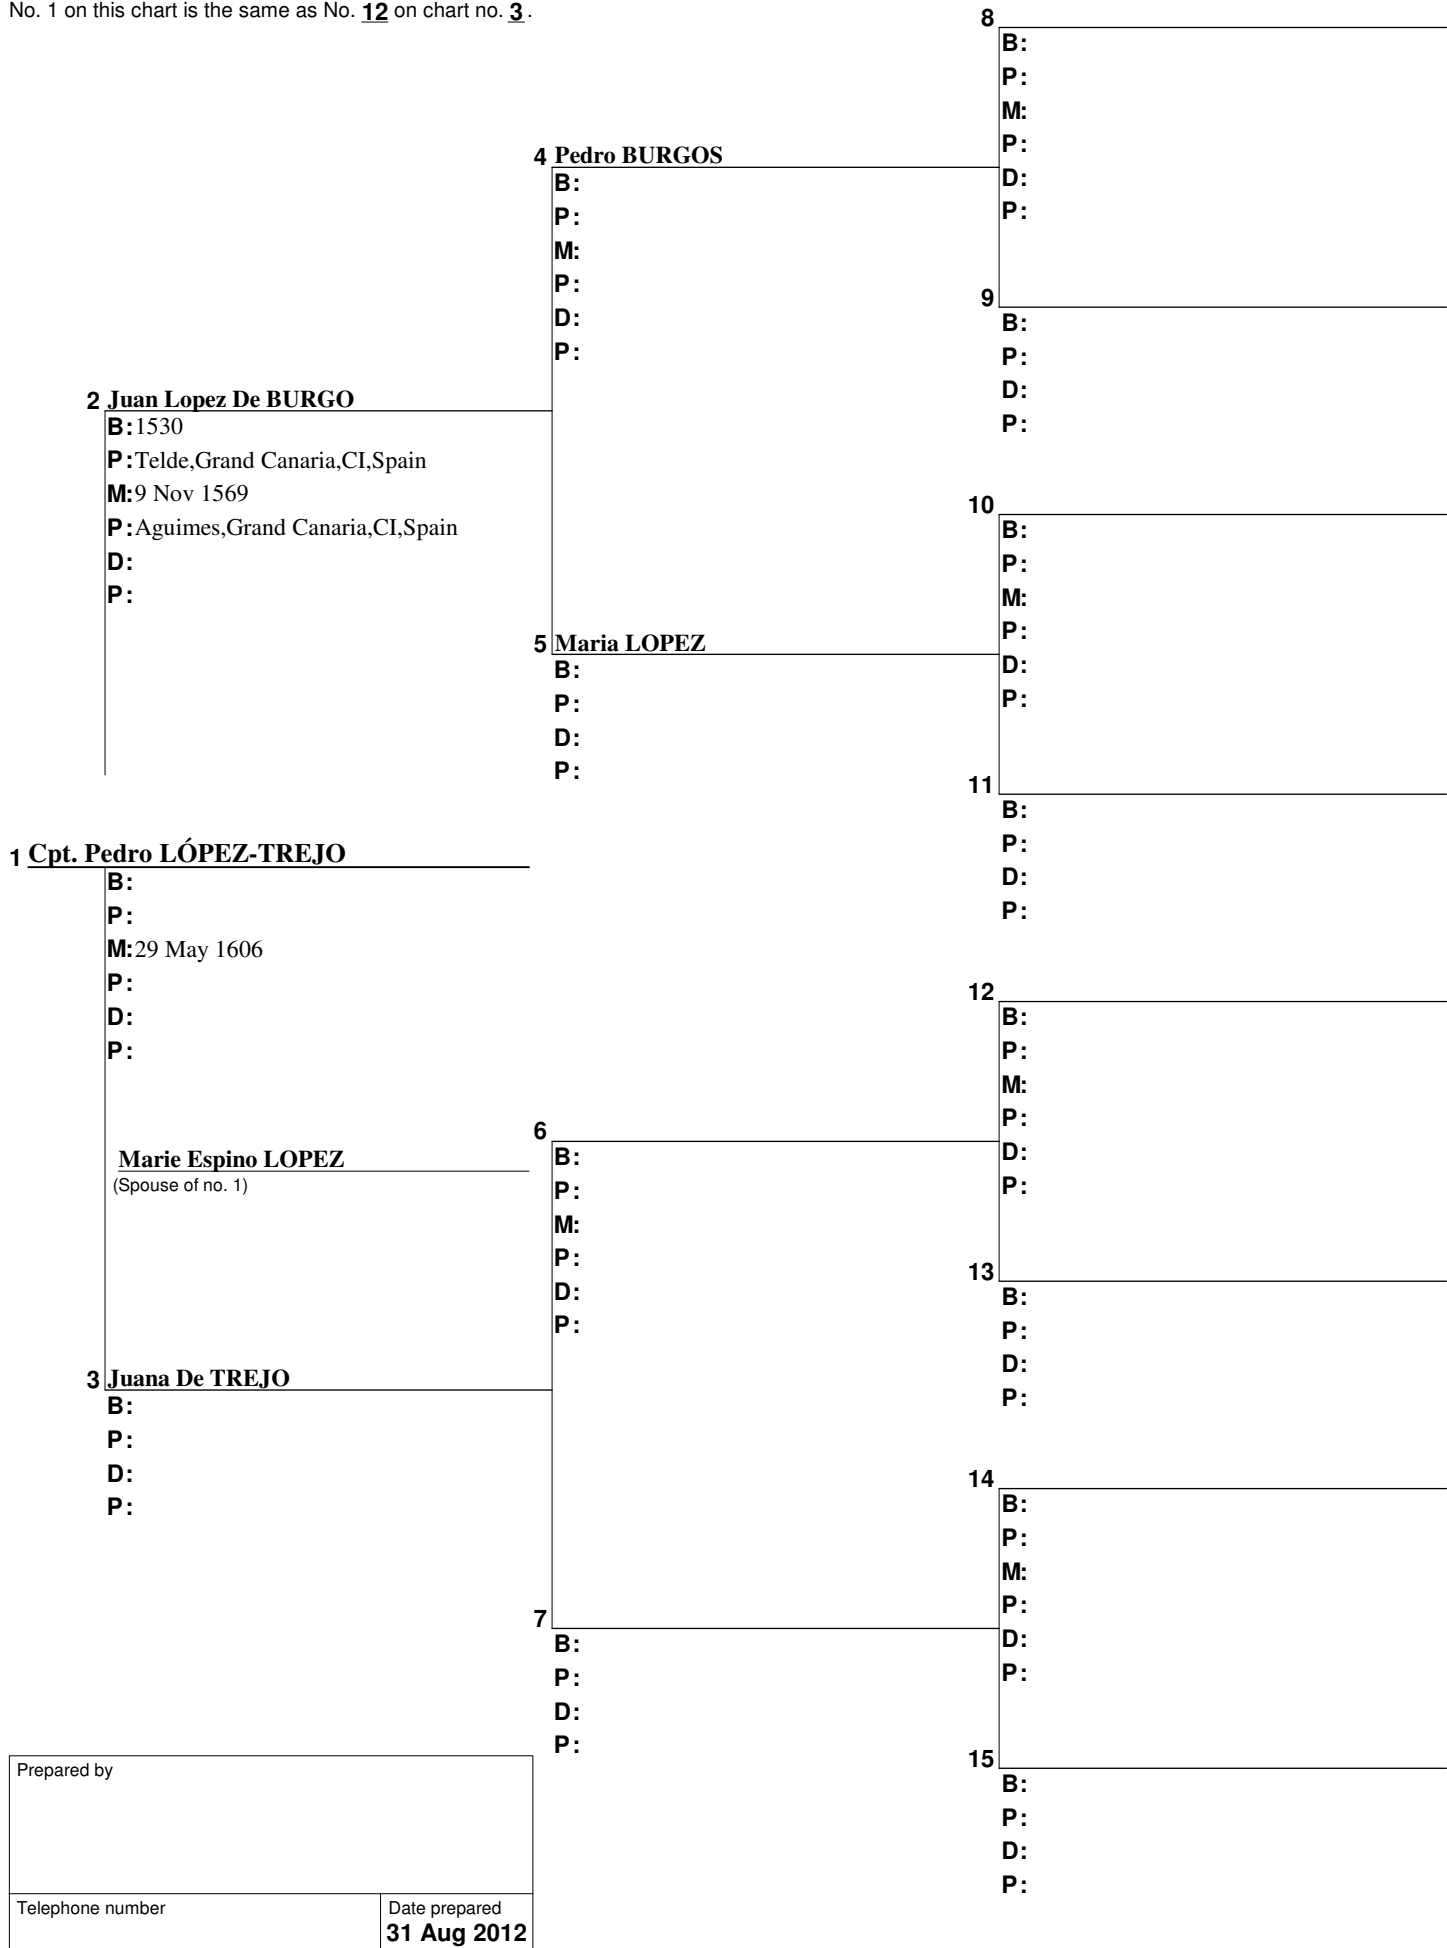

Pedigree Chart

No. 1 on this chart is the same as No. **12** on chart no. **3**.

Prepared by	
Telephone number	Date prepared 31 Aug 2012