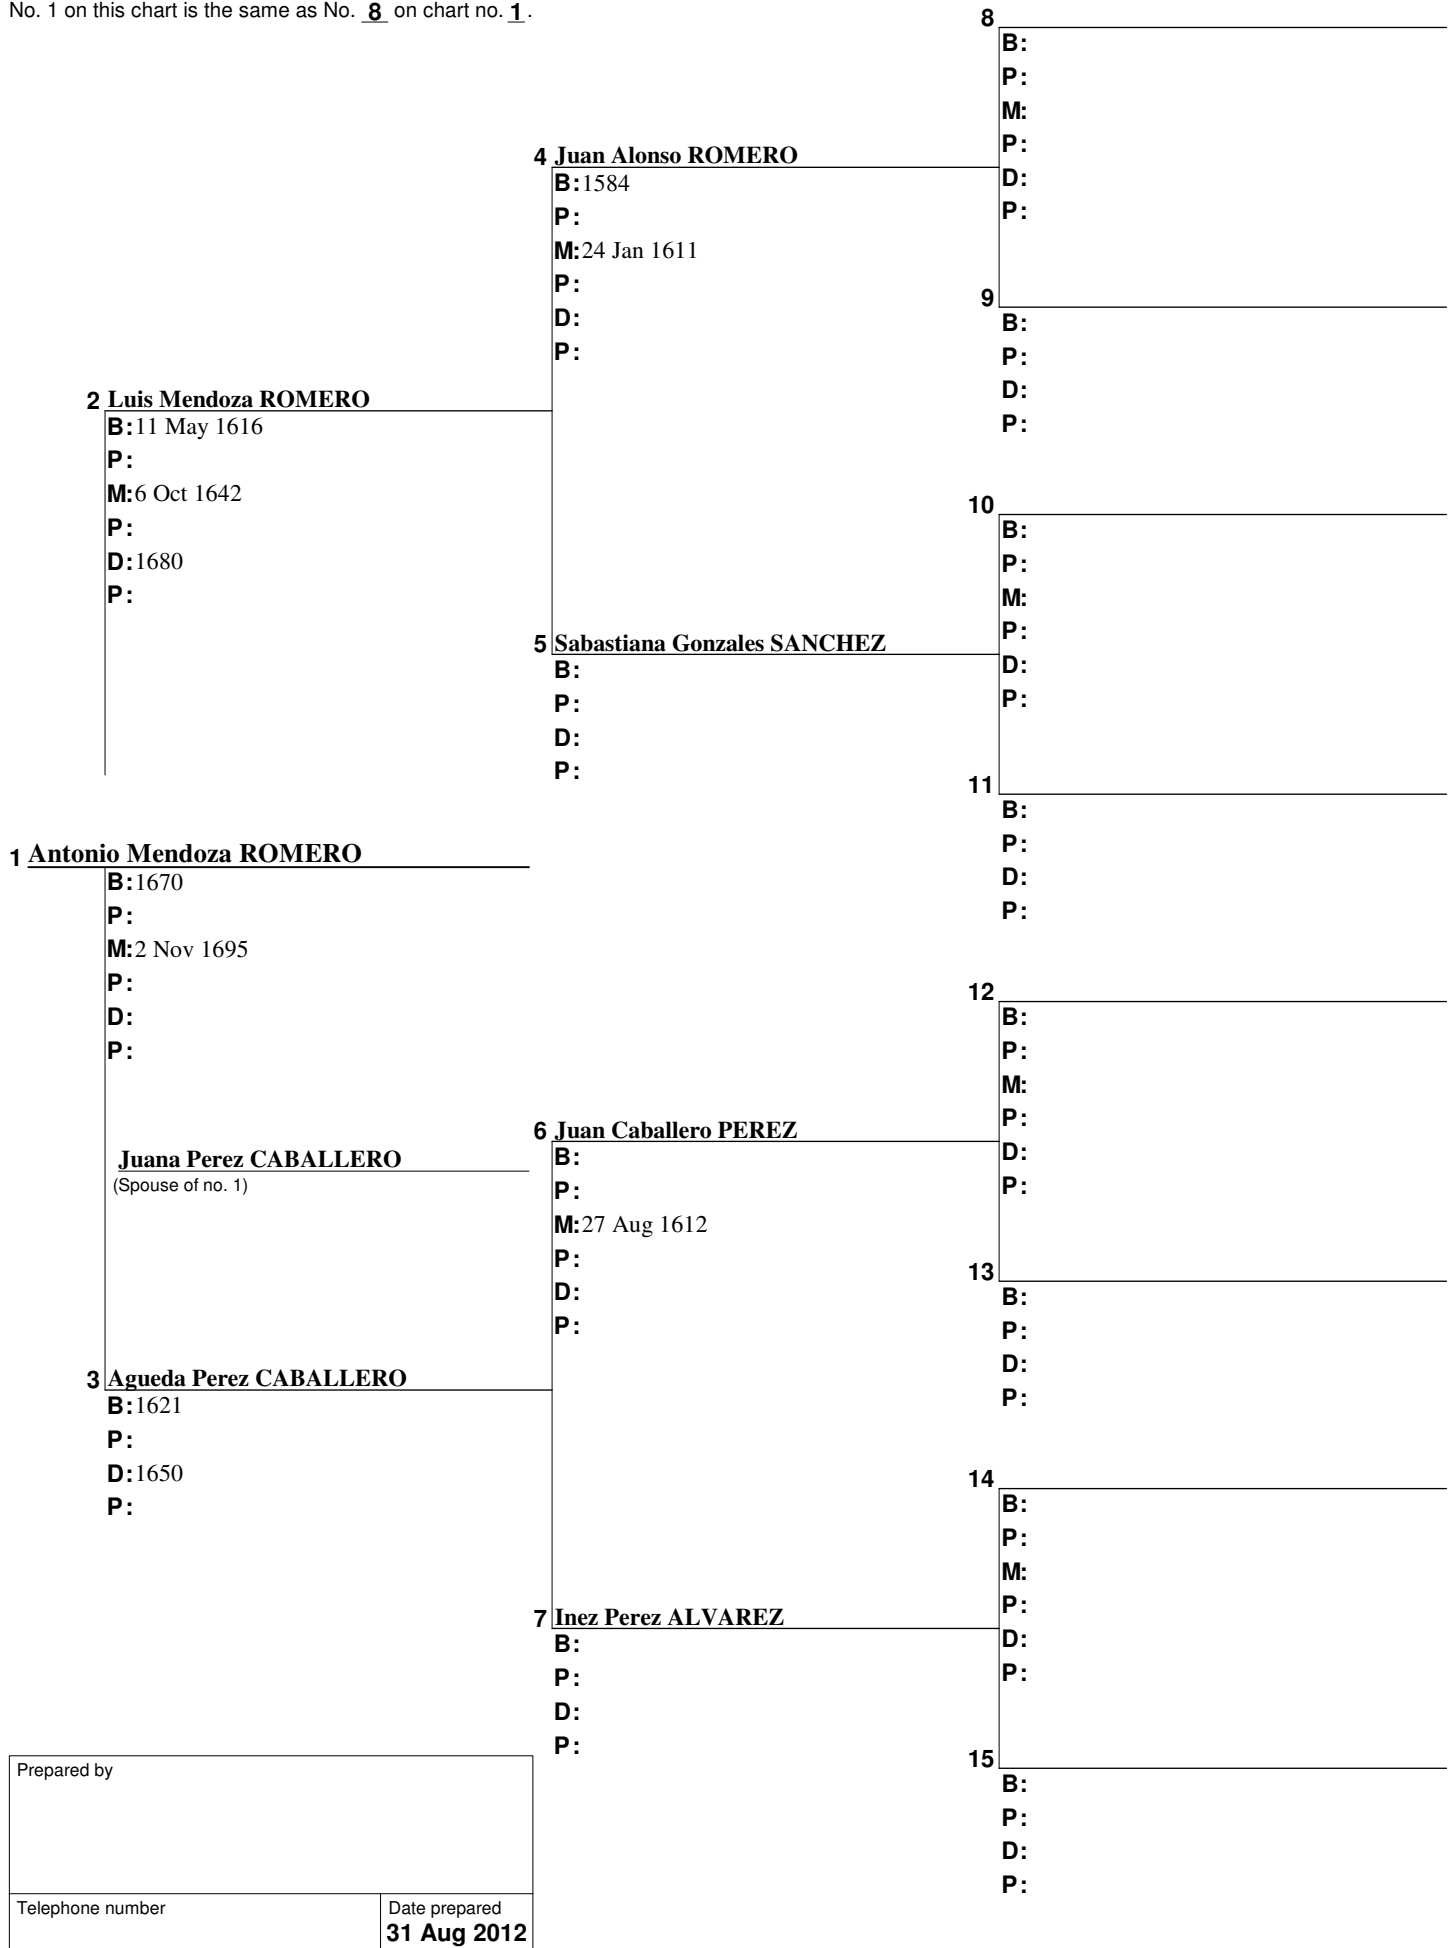

Pedigree Chart

Chart no. 1

Prepared by	
Telephone number	Date prepared 31 Aug 2012

Pedigree Chart

No. 1 on this chart is the same as No. 8 on chart no. 1.

Prepared by	
Telephone number	Date prepared 31 Aug 2012

Pedigree Chart

No. 1 on this chart is the same as No. 9 on chart no. 1.

Prepared by	
Telephone number	Date prepared 31 Aug 2012

Pedigree Chart

No. 1 on this chart is the same as No. **12** on chart no. **1**.

Prepared by	
Telephone number	Date prepared 31 Aug 2012

Pedigree Chart

No. 1 on this chart is the same as No. 13 on chart no. 1.

2 Juan VIERA

B:
P:
M:
P:
D:
P:

1 Felipa Santiago VIERA

B:1672
P:
M:21 Oct 1696
P:
D:
P: